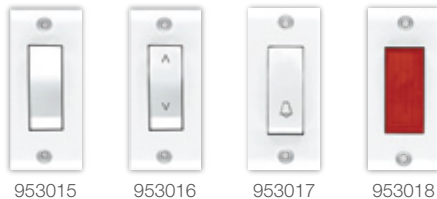

CODE	PRODUCTS	MRP (₹) PER UNIT	PACK
KOM-3 6A SWITCHES & INDICATOR			
953015	6A One Way Switch	27.00	20/1200
953016	6A Two Way Switch	34.00	20/1200
953017	6A Bell Push Switch	34.00	20/1200
953018	Red Indicator Light	37.00	20/1200