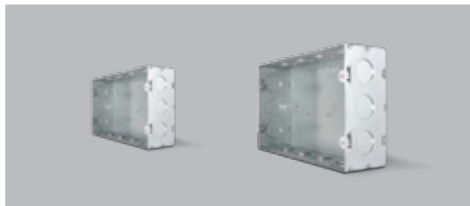

CODE	PRODUCTS	SIZE IN MM (Approx) [L x H x D]	MRP (₹) PER UNIT	PACK
KREDO FLUSH MOUNTING METAL GI BOXES GPSP (Galvanised Plain Skin Pass) NEW				
KK-5001	1/2 Module	75 x 74 x 52	75.00	10/150
KK-5002	3 Module	100 x 74 x 52	99.00	10/100
KK-5003	4 Module	135 x 74 x 52	125.00	10/80
KK-5004	6 Module	208 x 74 x 52	177.00	10/60
KK-5005	8 Module Horizontal	230 x 80 x 53	235.00	05/50
KK-5008	8 Module Square	135 x 131 x 60	235.00	05/40
KK-5006	12 Module	208 x 131 x 60	282.00	05/30
KK-5009	16 Module	231 x 144 x 60	315.00	05/30
KK-5007	18 Module	208 x 201 x 60	347.00	05/20
KOSMIK FLUSH MOUNTING METAL GI BOXES				
KK-5011	1/2 Module	75 x 74 x 52	61.00	10/150
KK-5012	3 Module	100 x 74 x 52	80.00	10/100
KK-5013	4 Module	135 x 74 x 52	103.00	10/80
KK-5014	6 Module	208 x 74 x 52	145.00	10/60
KK-5015	8 Module Horizontal	230 x 80 x 53	190.00	05/50
KK-5018	8 Module Square	135 x 131 x 60	190.00	05/40
KK-5016	12 Module	208 x 131 x 60	235.00	05/30
KK-5019	16 Module	231 x 144 x 60	278.00	05/30
KK-5017	18 Module	208 x 201 x 60	308.00	05/20
FLUSH MOUNTING PLASTIC BOXES NEW				
KK-6001	1/2 Module	76 x 78 x 59	58.00	10
KK-6002	3 Module	100 x 78 x 59	67.00	10
KK-6003	4 Module	135 x 78 x 59	93.00	10
KK-6004	6 Module	209 x 78 x 59	139.00	10
KK-6005	8 Module Horizontal	239 x 78 x 59	180.00	10
KK-6008	8 Module Square	137 x 139 x 59	183.00	05
KK-6006	12 Module	209 x 139 x 59	227.00	05
KK-6019	16 Module	x x x	275.00	05
KK-6007	18 Module	209 x 207 x 59	292.00	05
SURFACE MOUNTING PLASTIC BOXES				
KK-7011	1/2 Module	95 x 90 x 45	82.00	10/240
KK-7012	3 Module	115 x 90 x 45	101.00	10/200
KK-7013	4 Module	150 x 90 x 45	127.00	10/180
KK-7014	6 Module	220 x 90 x 45	158.00	10/120
KK-7015	8 Module Horizontal	260 x 90 x 45	215.00	10/120
KK-7018	8 Module Square	155 x 150 x 45	219.00	05/120
KK-7016	12 Module	220 x 155 x 55	280.00	05/60
KK-7019	16 Module	260 x 150 x 55	388.00	05/60
KK-7017	18 Module	220 x 220 x 55	406.00	05/40

The above boxes are suitable for Kolors Krest, Klassic, Kulture, Kara, Kredo, Kredo Java, Konix, Avoir, Kraze, Kreem, Kreemplus, KBC Vogue, KBC Selekt, Kosmik, Kraaft & Klea cover plates. Top, bottom, side & back wall knockouts for conduit entry from any direction. Possible to break open knockout without any special tool.

Disclaimer