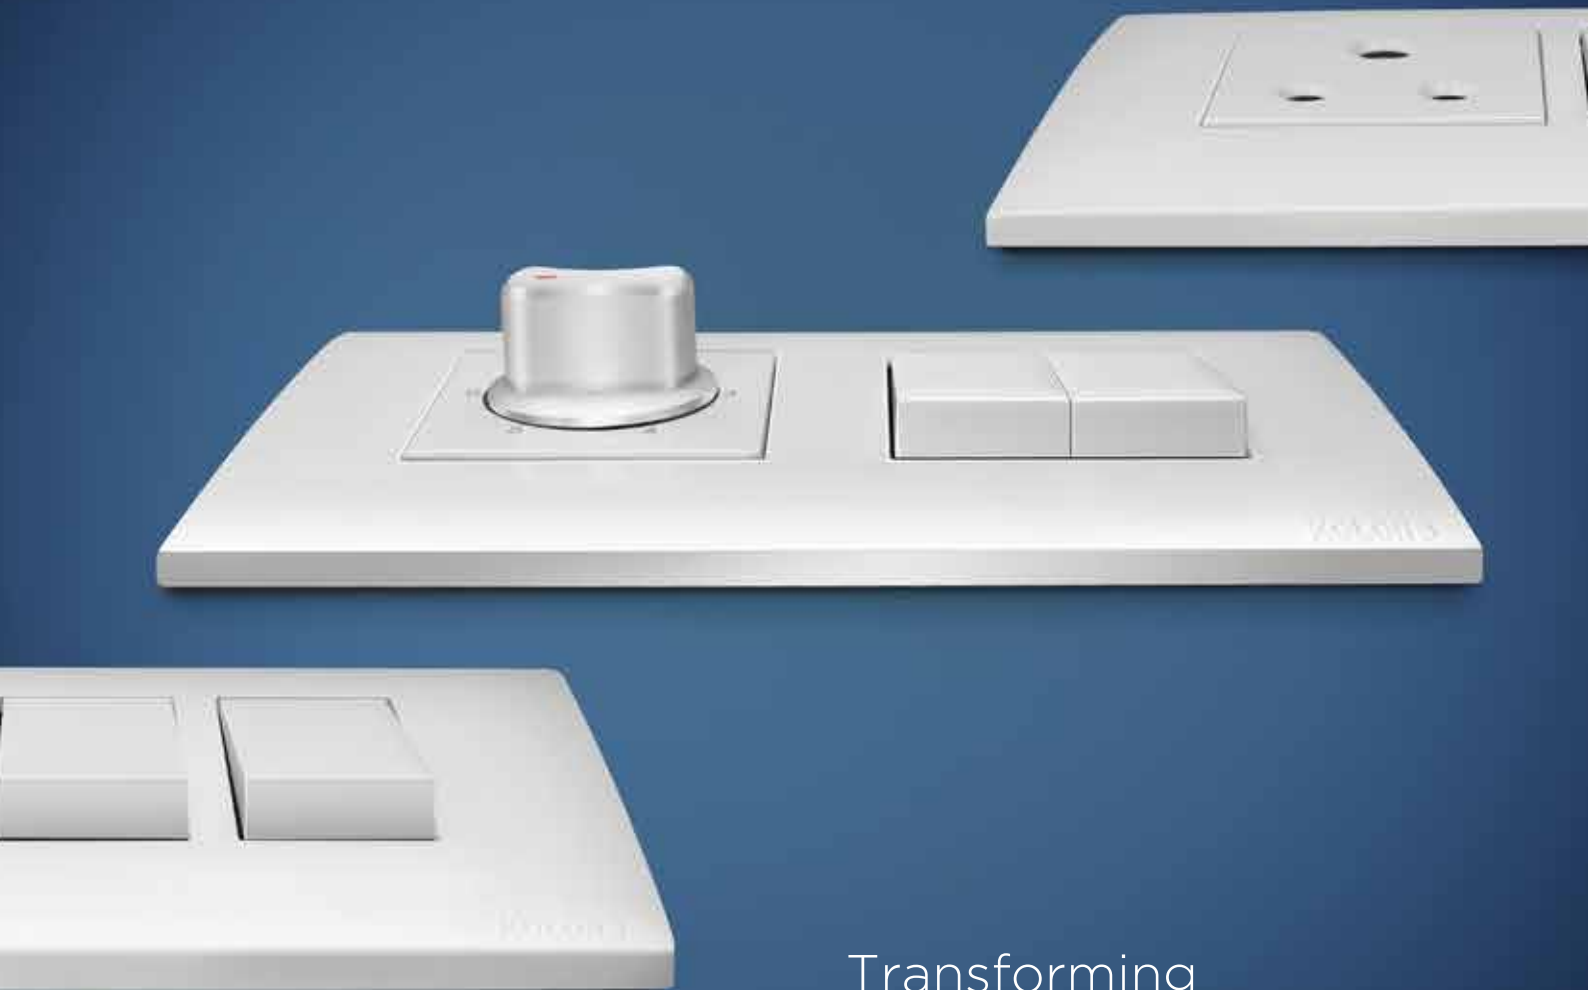

- * 7 Module suitable for 6 Module Mounting Boxes
- * 14 Module suitable for 12 Module Mounting Boxes
- * 21 Module suitable for 18 Module Mounting Boxes

Adorn your spaces with sheer sophistication.

KREST[®]
PREMIUM MODULAR SWITCHES