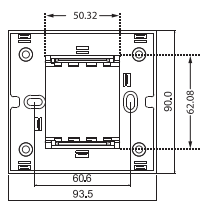

Inner Plate - All Vertical & Horizontal Dimensions (Approx) in mm

1 Module