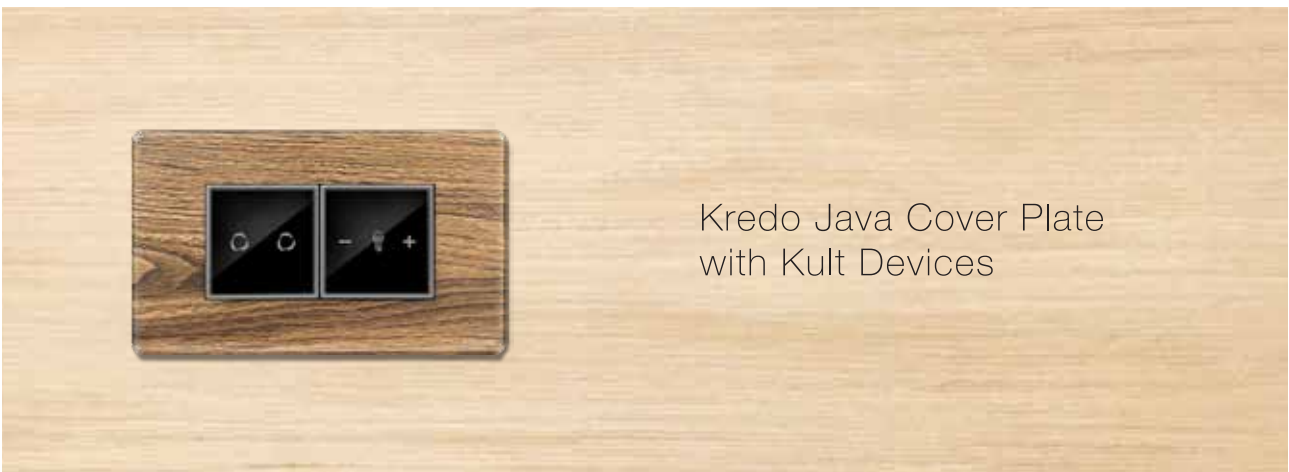

Set up the mood of your spaces for every occasion with group operation for devices for scene creation.

Adjust fan speed in steps without getting up from your place.

Lights and appliances can be switched on with just a touch, the blue light on each symbol is an indication that the Kult device is on and product connected to it is getting electrical power.

Stylish Compatibility for Every Setting.

A Perfect Fit for Any Cover plate.

Discover the versatility of KULT Home Automation as it effortlessly complements every space. From modern to traditional cover plates, KULT's sleek design seamlessly blends with a variety of styles. Experience the perfect fit for any cover plate and enjoy the enhanced aesthetic appeal it brings to your home.