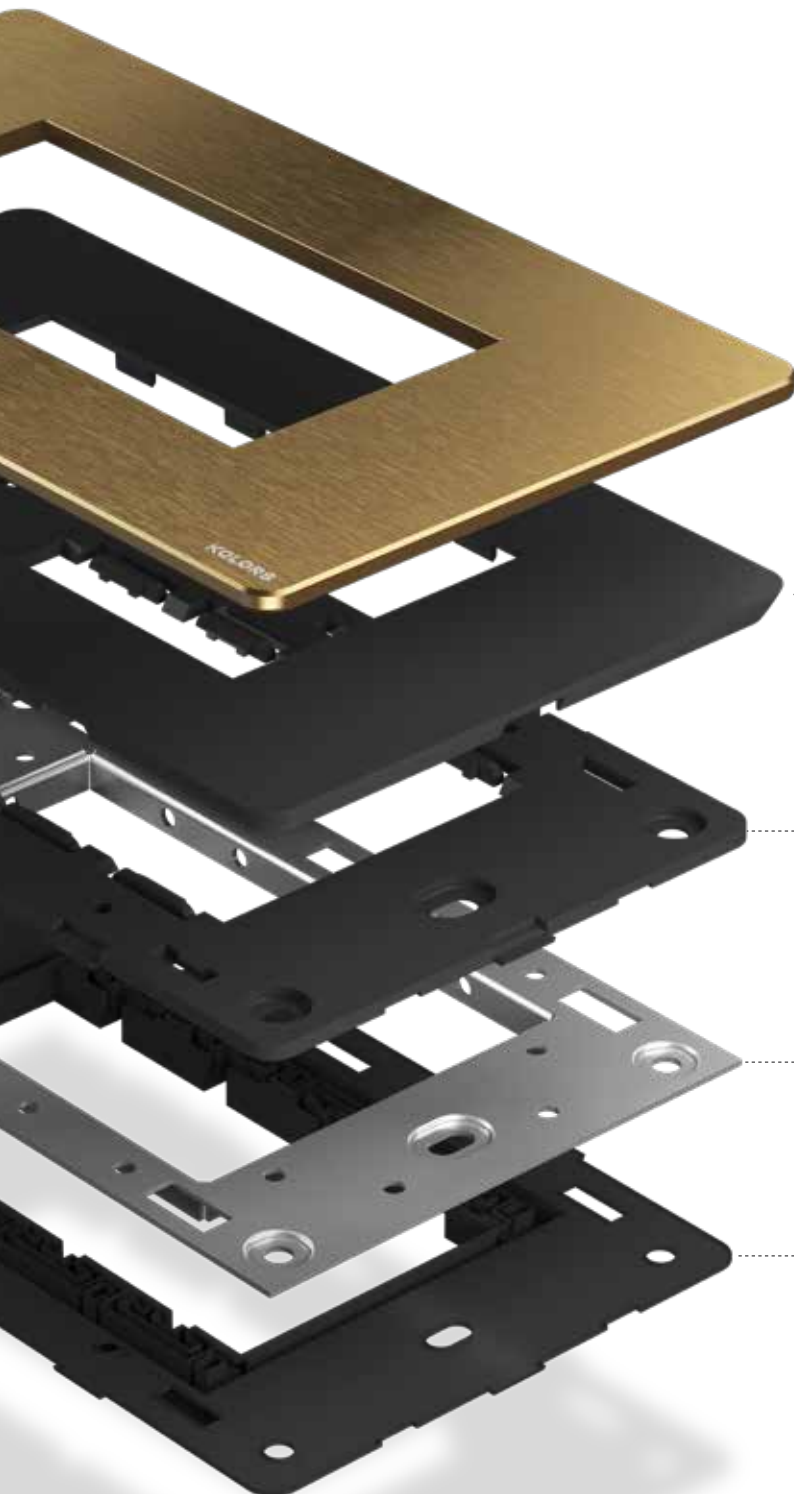

8 Module Square

12 Module

14 Module

16 Module

18 Module

21 Module

- * 7 Module suitable for 6 Module Mounting Boxes
- * 14 Module suitable for 12 Module Mounting Boxes
- * 21 Module suitable for 18 Module Mounting Boxes

Strong, Sturdy, Stylish.

At Kolors, we believe that performance ought to be more appealing than appearance. Perhaps this explains why the Kredo series cover plates have a real metal plate encased in two layers of engineering plastic. In exchange, the sturdy and convenient metal mounting plates provide ease of installation. And ultimately, the convenience and safety to you.

- **Face Plate**
A fusion of material like aluminium, glass, wood, engineering plastic in different finishes mounted on base plate moulded out of engineering plastic for support.

- **Engineering Plastic**
While the insulating plastic offers insulation and uniformity, the innovative spring action in its internal locking systems enable easy loading and unloading of the inserts in the plate.