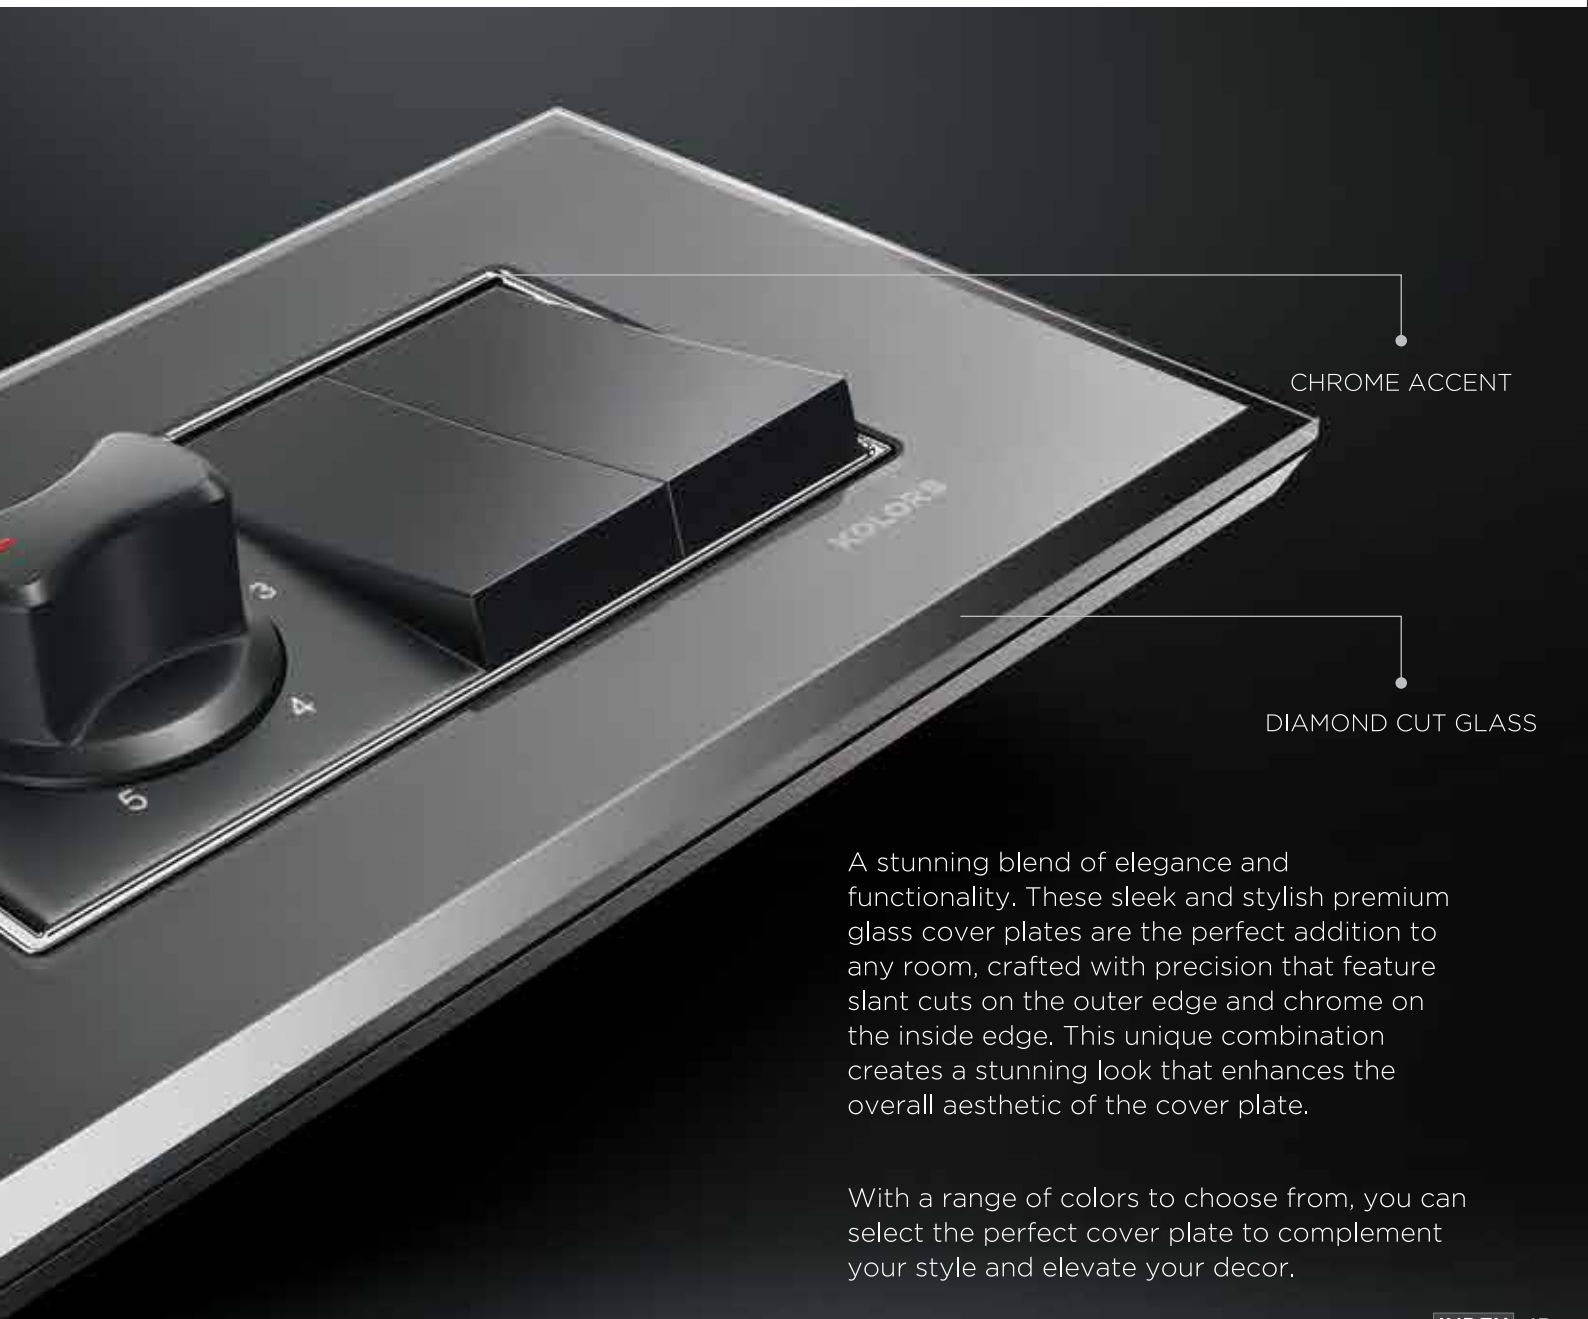

Winter White - WWE

Copper Mirror - CMR

CHROME ACCENT

DIAMOND CUT GLASS

A stunning blend of elegance and functionality. These sleek and stylish premium glass cover plates are the perfect addition to any room, crafted with precision that feature slant cuts on the outer edge and chrome on the inside edge. This unique combination creates a stunning look that enhances the overall aesthetic of the cover plate.