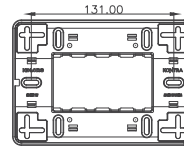

## Inner Plate All dimensions (approx) in mm

Cutout size– 28mm x 57mm  
Code No: 373001  
1H module – 4.5" X 4.5"

Cutout size– 50mm x 57mm  
Code No: 373002  
2H module – 4.5" X 4.5"

Cutout size– 72mm x 57mm  
Code No: 373003  
3H module – 4.5" X 5"