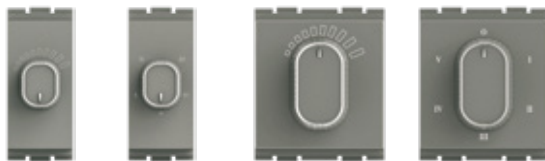

270285   270286   270290   270292