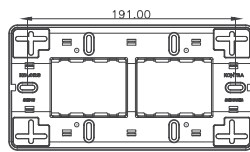

Cutout size– 151mm x 57mm
Code No: 373005
6H module – 4.5" X 9"