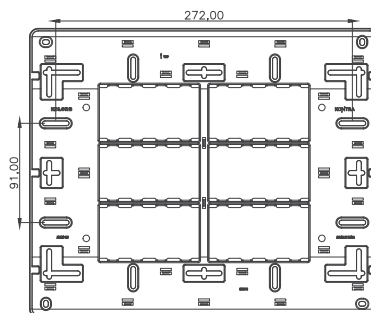

Cutout size– 167mm x 197mm
Code No: 373016
24 module – 10.5" X 13"