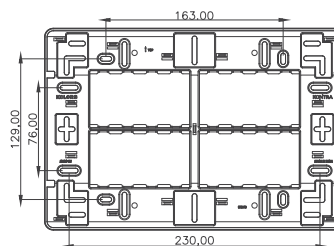

Cutout size– 196mm x 112mm
Code No: 373013
16 module – 7.5" X 11"