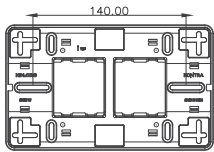

Cutout size– 107mm x 57mm
Code No: 373008
4module – 4.5" X 7.5"