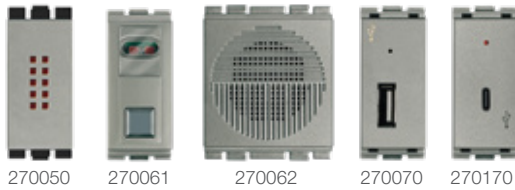

270050 270061 270062 270070 270170