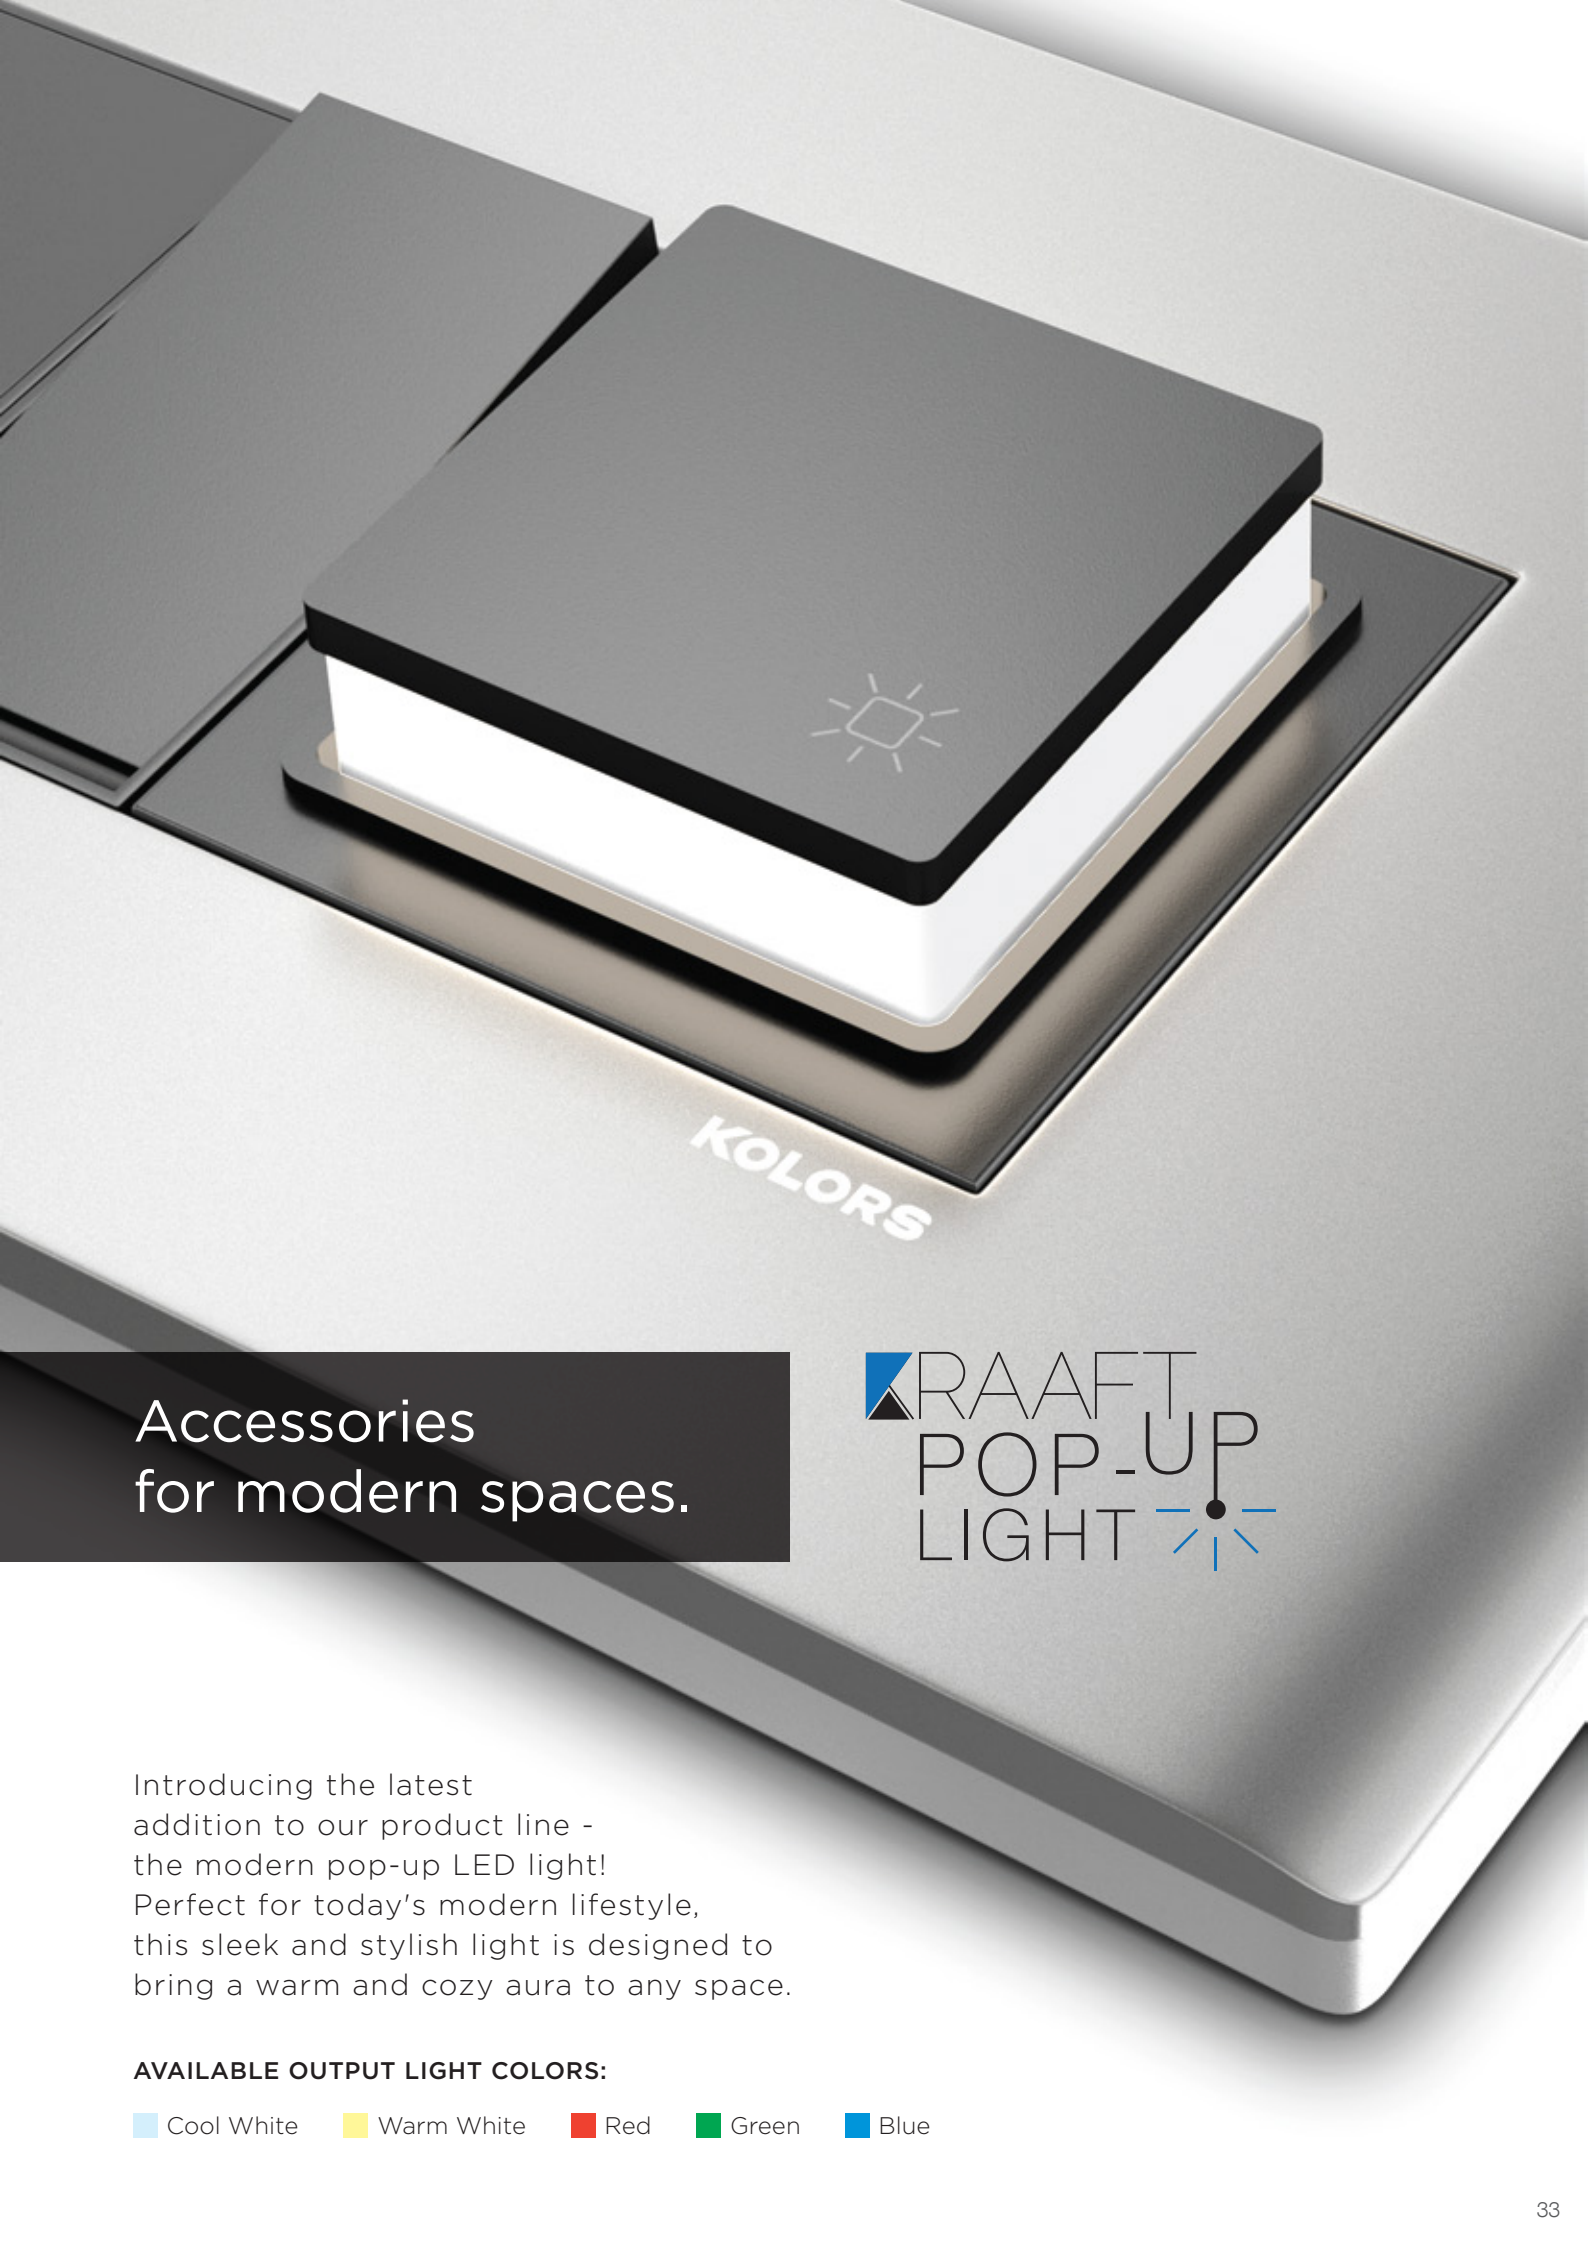

\*\*Marked products will be delivered within 4 to 6 weeks from the date of purchase order.  
 \*B - Black, G - Grey, CB - Charcoal Black

Accessories  
for modern spaces.

 KRAAFT  
POP-UP  
LIGHT 

Introducing the latest addition to our product line - the modern pop-up LED light! Perfect for today's modern lifestyle, this sleek and stylish light is designed to bring a warm and cozy aura to any space.