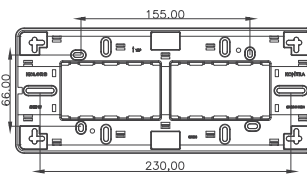

## Inner Plate All dimensions (approx) in mm

Cutout size– 28mm x 57mm  
Code No: 373001  
1H module – 4.5" X 4.5"

Cutout size– 50mm x 57mm  
Code No: 373002  
2H module – 4.5" X 4.5"

Cutout size– 72mm x 57mm  
Code No: 373003  
3H module – 4.5" X 5"

Cutout size– 94mm x 57mm  
Code No: 373004  
4H module – 4.5" X 6.5"

Cutout size– 107mm x 57mm  
Code No: 373008  
4module – 4.5" X 7.5"

Cutout size– 151mm x 57mm  
Code No: 373005  
6H module – 4.5" X 9"