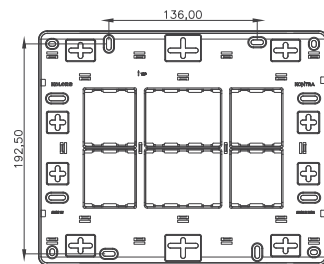

Cutout size– 186mm x 112mm
Code No: 373011
14 module – 8.5" X 10.5"