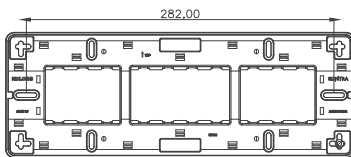

Cutout size– 251mm x 57mm
Code No: 373009
10H module – 4.5" X 13"