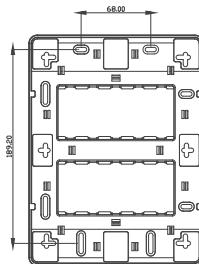

Cutout size– 130mm x 116mm
Code No: 373019
10SQR module – 7" X 9"