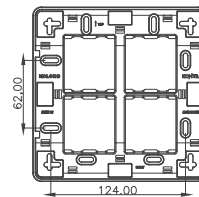

Cutout size– 105mm x 111mm
Code No: 373007
8SQR module – 6.5" X 6.5"