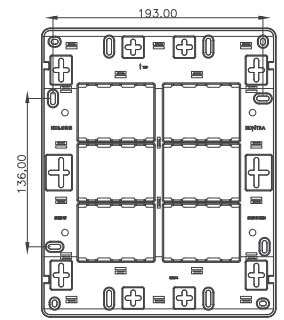

Cutout size– 152mm x 167mm
Code No: 373014
18 module – 8.5" X 10.5"