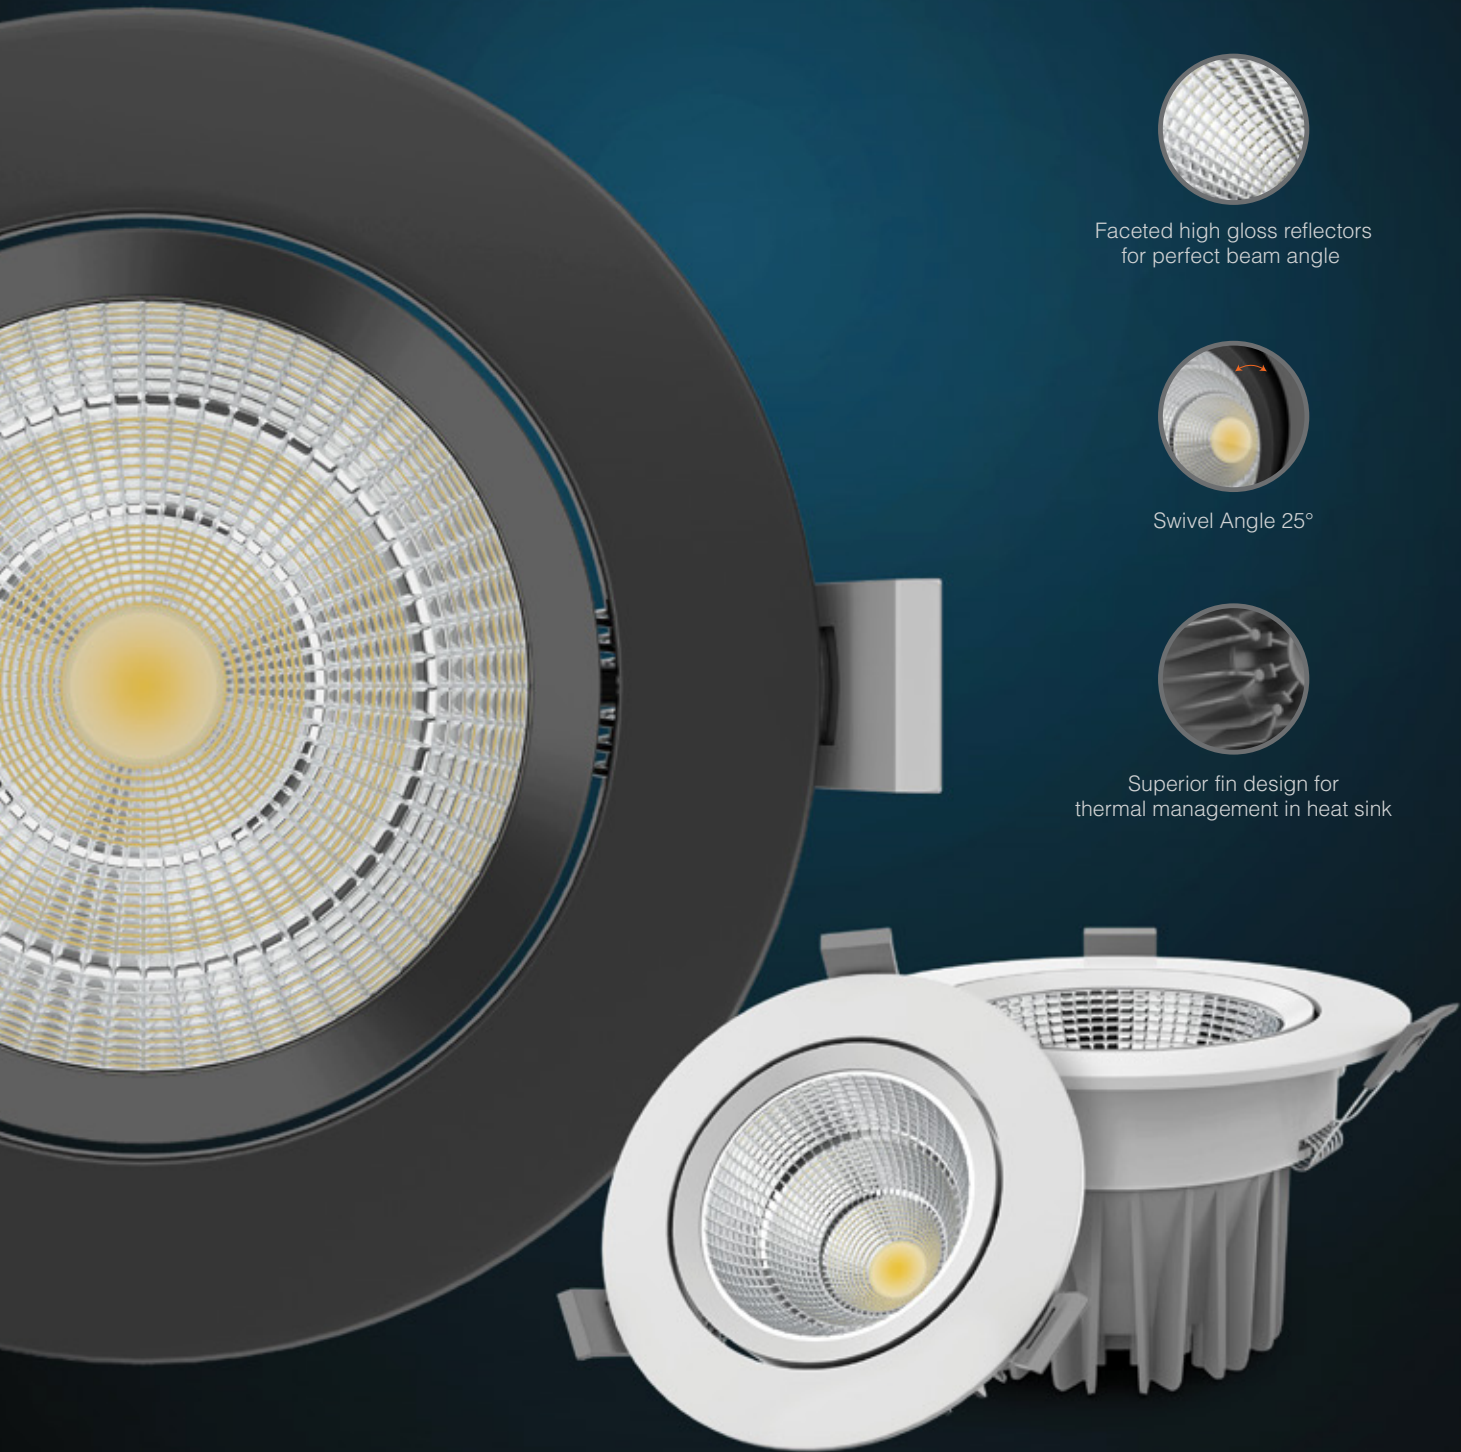

A DASH OF VERVE IN
EVERY CORNER.

Now, experience extreme brightness from a compact device. As the innovative technology used in our tiltable Karat COB Lights with aluminium die-cast housing makes your spaces exceptionally bright. What's more, you can benefit from extra efficiency, save energy, long lamp life and high lumen output.

Faceted high gloss reflectors for perfect beam angle

Swivel Angle 25°

Superior fin design for thermal management in heat sink

Aluminium Die-cast Body

Detachable Driver

30,000H Lifespan

Superior Surge Protection