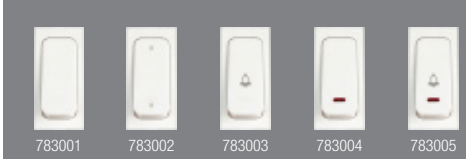

CODE		PRODUCTS	MRP (₹) PER UNIT		PACK
WHITE/GREY	BLACK/GREY		WHITE/GREY	BLACK/GREY	
KASPER 6A SWITCHES - 1 MODULE NEW					
783001	283001	6A 1 Way Switch	68.00	84.00	20/1000
783002	283002	6A 2 Way Switch	94.00	120.00	20/1000
783003	283003	6A Bell Push Switch	94.00	120.00	20/1000
783004	283004	6A 1 Way Switch with Indicator	107.00	129.00	20/1000
783005	283005	6A Bell Push Switch with Indicator	121.00	146.00	20/1000
KASPER 16A SWITCHES - 1 MODULE NEW					
783011	253011	16A 1 Way Switch	113.00	134.00	20/1000
783012	253012	16A 2 Way Switch	135.00	159.00	20/1000
783013	253013	16A 1 Way Switch with Indicator	142.00	163.00	20/1000
KASPER 6A & 16A SWITCHES & 32A DP SWITCH - 2 MODULE NEW					
783017	283017	6A 1 Way Switch	132.00	155.00	10/300
783018	283018	6A 2 Way Switch	161.00	189.00	10/300
783019	283019	6A Bell Push Switch	152.00	180.00	10/300
783020	283020	6A Bell Push Switch with Indicator	174.00	204.00	10/300
783021	283021	16A 1Way Switch with Indicator	199.00	230.00	10/300
783022	283022	16A 1 Way Switch	181.00	210.00	10/300
783026	283026	32A D.P. Switch with Indicator	295.00	338.00	10/300
6A / 16A SOCKETS - 2 MODULE (With ISI Mark)					
753033	253033	6A 3 Pin Socket (with Safety Shutter)	102.00	132.00	10/500
753035	253035	6/16A Universal Socket (with Safety Shutter)	184.00	225.00	10/300
753039	253039	6/16A Universal Socket (Without Shutter) NEW	173.00	213.00	10/300
753040	253040	6A 3 Pin Socket (Without Shutter) NEW	92.00	121.00	10/500
FAN REGULATOR AND DIMMER - 1 & 2 MODULE NEW					
763044	263044	Selekt Mini Dimmer 400W NEW	265.00	320.00	10/500
763045	263045	Selekt Medium Dimmer 400W NEW	350.00	423.00	10/300
763046	263046	Selekt Mini Fan 4-Step Regulator (Full Rotation) 100W NEW	390.00	463.00	10/500
763047	263047	Selekt Medium Fan 5-Step Regulator (Full Rotation) 100W NEW	455.00	528.00	10/300