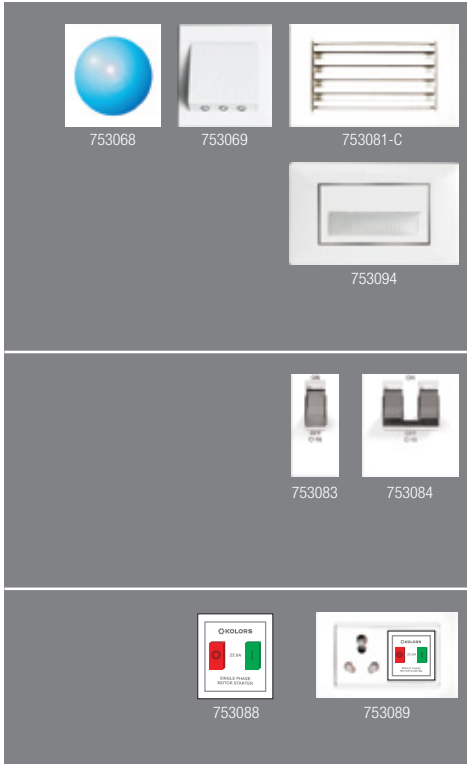

CODE		PRODUCTS	MRP (₹) PER UNIT		PACK
WHITE/GREY	BLACK/G.GREY		WHITE/GREY	BLACK/G.GREY	
NIGHT LAMP & DOWN LIGHT - 2 & 4 MODULE					
753068	253068	LED Night Lamp	285.00	303.00	10/300
753069	253069	LED Down Light	275.00	308.00	10/300
753081-C	253081-C	[Cool White / Warm White / Red / Green / Blue] Skirting LED Down Light (Cool White / Warm White / Red / Green / Blue) with Vogue Cover Plate	500.00	565.00	05/100
753094	253094	LED Down Light (Cool White / Warm White / Red / Green / Blue) with Selekt Cover Plate NEW	570.00	635.00	05/100
MCB (MINIATURE CIRCUIT BREAKER) - 1 & 2 MODULE					
753083	253083	Single Pole MCB 6A, 10A, 16A, 20A, 25A, 32A (With ISI Mark)	290.00	322.00	10/500
753084	253084	Double Pole MCB 6A, 10A, 16A, 20A, 25A, 32A (With ISI Mark)	640.00	705.00	10
SINGLE PHASE MOTOR STARTER SWITCH - 2 & 4 MODULE					
753088	253088	Single Phase Motor Starter 240V 50Hz (25A)**	620.00	705.00	10/300
753089	253089	Motor Starter (25A) & 25A Socket with 4 Module Plate & Surface Box**	1125.00	1360.00	05

Terms & Condition

- This cancels all our previous price lists.
- This price list is subject to change without prior notice.
- The MRP rates are inclusive of all taxes.

Warranty

- The company undertakes to replace or repair products at its discretion should it become defective solely as a result of faulty materials or workmanship within 10 (Ten) years for Switches (without Neon) & Power Sockets. For all other "KBC VOGUE" & "KBC SELEKT" products the warranty will be for 1 (One) year only. No warranty on cover plates.
- The above warranty is applicable only when the products are installed in Kolors Flush Metal / Surface Unbreakable / Flush Unbreakable Boxes.
- The warranty will be invalid if the product has not been installed or maintained in accordance with the Company's instructions or if any attempts has been made to rectify, dismantle or alter the product.

Disclaimer

- The print process does not allow for exact reproduction of the material, color, print and finishes of the products. Actual products may vary from the product shown in this catalogue.
- Due to the very nature of the basic raw material of the cover plates and environmental / climatic / temperature / lot to lot variation etc. reasons, their finish and color may vary from piece to piece, which is beyond company's control.
- Kolors logo is trademark & property of Kolors India Private Limited. Misuse of any intellectual property, or any other content displayed here in is strictly prohibited.
- Black spots on Chrome plated components is not rust, it is formed in areas near to Marsh land, Open Nallas & Creek. To avoid black spots on chrome plated components, accessories etc. wipe all the items with soft cloth every 7 days.
- Do not use "Hard Cleaning Agent" for cleaning purpose.
- To reduce the risk of fire or electric shock, do not expose these products to water.