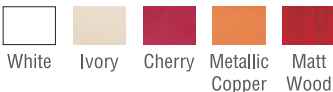

Available colours in Kolors Alt cover plates