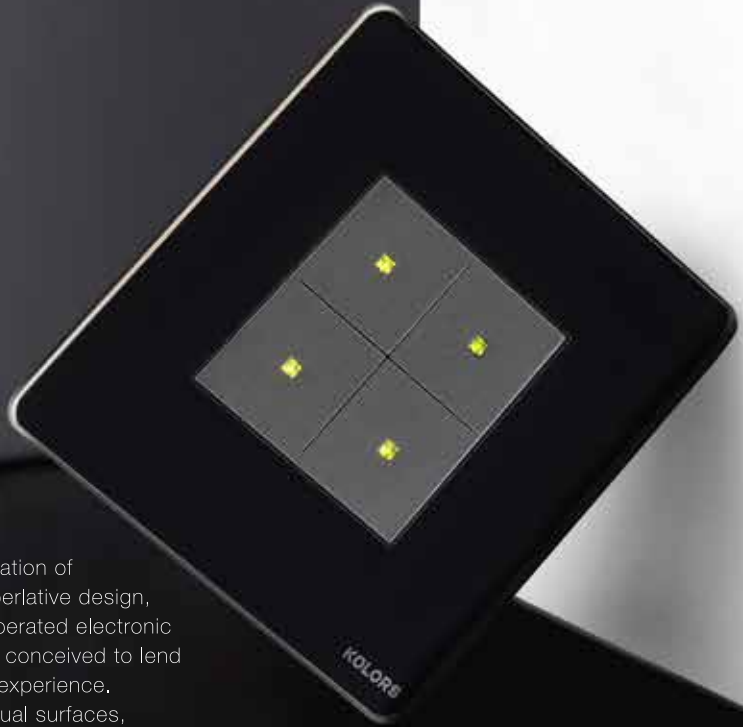

Traditional
designs,
modern-day
solutions.

Presenting the first-of-its-kind, Kian switches in the most traditional wooden frame. A fine blend of conventional design and contemporary features, these add a modernistic yet traditional touch to your spaces.

A varied range of electrical solutions.
Weaved together as one.

Elegance now
finds a home in
stylish spaces.

A seamless combination of technology and superlative design, Kuadra is a push operated electronic switch meticulously conceived to lend one-of-a-kind user experience. Divided into four equal surfaces, it enables the user to have four switches instead of two in the same module thus saving space and lending a modish look to the interiors.