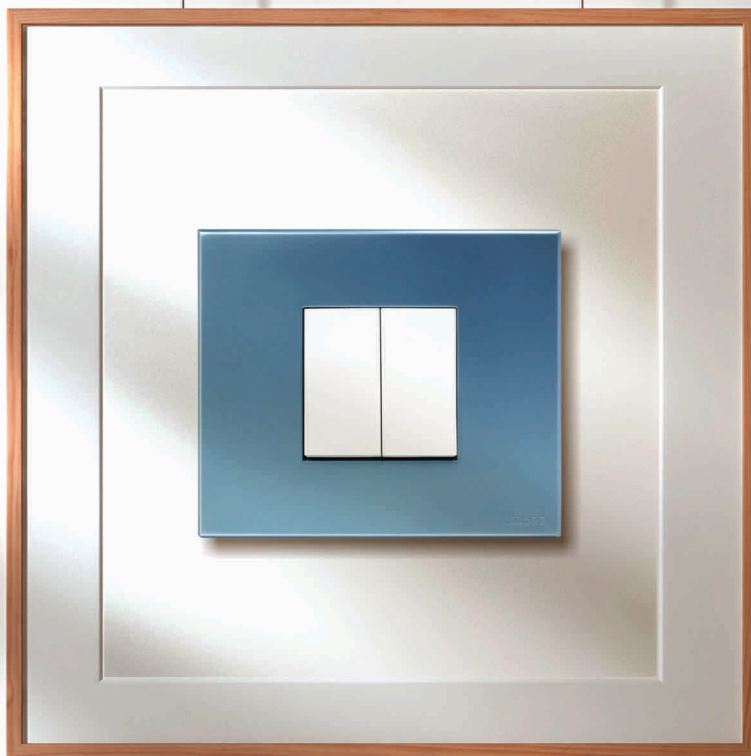

KREST.
KARA

Not all masterpieces are found at the art galleries

KREST.
KARA

ENHANCE
YOUR SENSES.

Kolors is proud to present **Krest KARA**. Get set for sleek wall accents in gloss, matt, metallic, wooden & 3D texture finish that entice with their sheer beauty. Designed to complement your interiors, it adds a dash of pure elegance to any wall surface it adorns.

SLEEK DESIGN
THAT ALWAYS
MAKE A
FASHION
STATEMENT

WOOD SO GOOD

The deep mahogany frame highlights the beauty of a pristine white switch, transforming it into a masterpiece, good enough to frame on a beautiful wall.

ONE LOOK AND
YOU'LL START BELIEVING IN
LOVE AT FIRST SIGHT.

Presenting **Kara Kosmic**, premium cover frames with 3D textures that lend an irresistibly lustrous look. Go ahead, make a lasting impression with Golden Geek, Japon Noir and Cinnamon Forest.

SLEEK & STRONG

Created the sleek design and embellished with extra-ribbed inner plates and metal support.*
Kara Cover Frames always make a statement.

*6 module onwards

Extra Ribbed Inner

GLOSS

WHITE - WHE

MATT / METALLIC