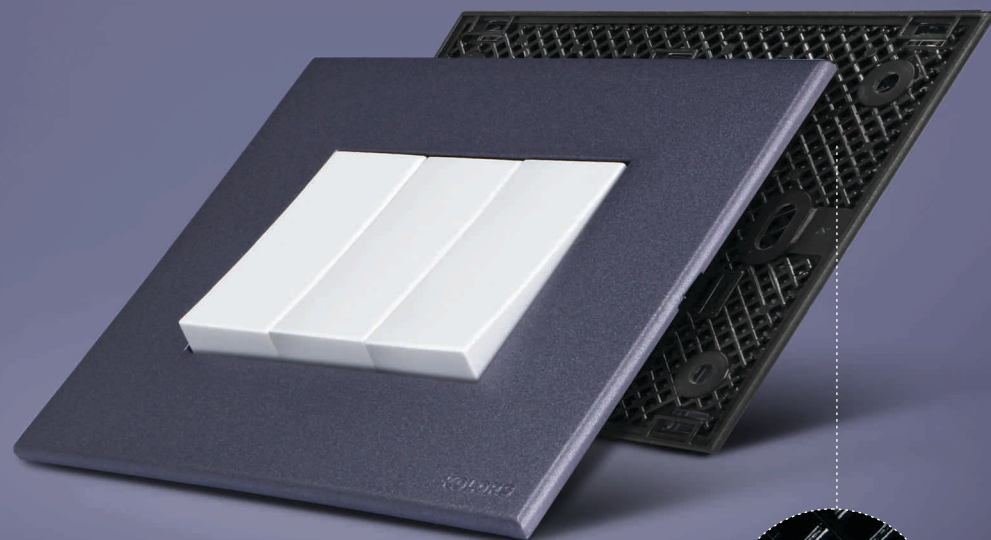

SLEEK DESIGN
THAT ALWAYS
MAKE A
FASHION
STATEMENT

WOOD SO GOOD

The deep mahogany frame highlights the beauty of a pristine white switch, transforming it into a masterpiece, good enough to frame on a beautiful wall.

ONE LOOK AND
YOU'LL START BELIEVING IN
LOVE AT FIRST SIGHT.

Presenting **Kara Kosmic**, premium cover frames with 3D textures that lend an irresistibly lustrous look. Go ahead, make a lasting impression with Golden Geek, Japon Noir and Cinnamon Forest.

SLEEK & STRONG

Created the sleek design and embellished with extra-ribbed inner plates and metal support.*
Kara Cover Frames always make a statement.

*6 module onwards

Extra Ribbed Inner

GLOSS

WHITE - WHE

MATT / METALLIC