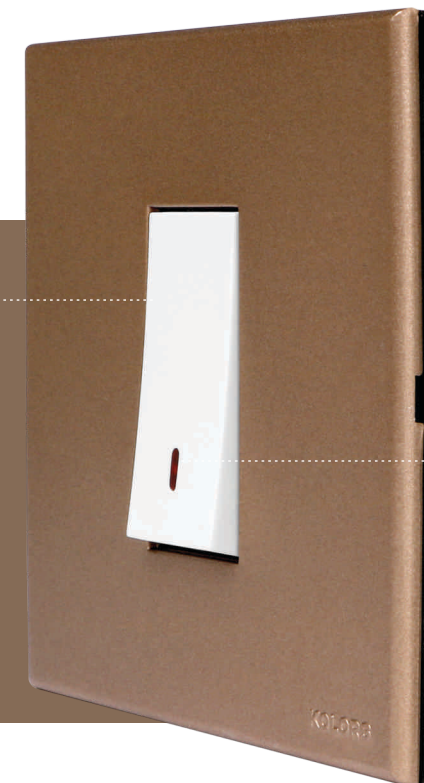

KLASSIC SWITCH

The Klasic Switches come with a 20-year guarantee that makes it one of the most popular switches in the market. Moulded in an elegant, minimalistic design and soft operational sound, the concave surface of the knob with straight yet curvilinear edges blends both worlds of aesthetic and application. Its satin soft touch and Indicator Switch makes it all the more appealing.